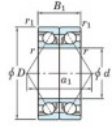

Deep groove ball bearing single row 7018-BDB-FY-JTEKT - 7018-BDB-FY-KOYO

<https://www.123bearing.ie/bearing-housing/deep-groove-bearing/single-row/7018-bdb-fy-koyo>

Boundary dimensions

Bearing No.	Boundary dimensions(mm)						Basic load ratings(kN)		Fatigue load factor	Limiting speeds(min-1)
	d	D	B	r1	r2	r	Cr	C0r	lim	lim
7018BDB FY	90	140	48	1.5	1		119	114	5.6	3100

PRODUCT FEATURES

Brand	JTEKT
N° Ean13	3616060647450
Inside diameter	90 mm
Outside diameter	140 mm
Thickness	48 mm
Limiting speed	3100 rpm
Dynamic load	119 kN
Static load	114 kN
Packaging	1

contact@123bearing.ie

+33 359 36 04 90

CRT4 de Lesquin 60 Rue Du Haut De Sainghin 59273 Fretin FRANCE