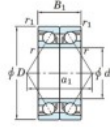

Deep groove ball bearing single row 7014-DB-FY-JTEKT - 7014-DB-FY-KOYO

<https://www.123bearing.ie/bearing-housing/deep-groove-bearing/single-row/7014-db-fy-koyo>

Boundary dimensions

Bearing No.	Boundary dimensions(mm)						Basic load ratings(kN)		Fatigue load factor	Limiting speeds(min-1)	
	d	D	B	r1(min)	r1(max)	Cr	C0r	lim1(kN)			lim2(kN)
7014DB FY	70	110	40	1.1	0.6	86.7	78.7	4.3	-	5300	

PRODUCT FEATURES

Brand	JTEKT
N° Ean13	3616060646873
Inside diameter	70 mm
Outside diameter	110 mm
Thickness	40 mm
Limiting speed	5300 rpm
Dynamic load	86.7 kN
Static load	78.7 kN
Packaging	1

contact@123bearing.ie

+33 359 36 04 90

CRT4 de Lesquin 60 Rue Du Haut De Sainghin 59273 Fretin FRANCE