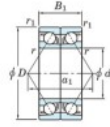

Deep groove ball bearing single row HAR-012-CDB-JTEKT - HAR-012-CDB-KOYO

<https://www.123bearing.ie/bearing-housing/deep-groove-bearing/single-row/har-012-cdb-koyo>

Boundary dimensions

Bearing No.	Boundary dimensions(mm)						Basic load ratings(kN)		Fatigue load factor	Limiting speeds(min-1)	
	d	D	B	r1(max)	r1(min)	Cr	C0r	lim1(kN)			lim2
HAR012CDB	60	95	36	1.1	0.6	—	21.7	—	8.5	11000	

PRODUCT FEATURES

Brand	JTEKT
N° Ean13	3616060646538
Inside diameter	60 mm
Outside diameter	95 mm
Thickness	36 mm
Limiting speed	11000 rpm
Static load	21.7 kN
Packaging	1

contact@123bearing.ie

+33 359 36 04 90

CRT4 de Lesquin 60 Rue Du Haut De Sainghin 59273 Fretin FRANCE