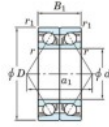

Deep groove ball bearing single row 7316-BDB-JTEKT - 7316-BDB-KOYO

<https://www.123bearing.ie/bearing-housing/deep-groove-bearing/single-row/7316-bdb-koyo>

Boundary dimensions

Bearing No.	Boundary dimensions(mm)					Basic load ratings(kN)		Fatigue load	factor	Limiting speeds(min-1)
	d	D	B	r1(max)	r1(min)	Cy	C0y	lim(kN)		
7316BDB	80	170	78	2.1	1.1	274	218	12.7	-	2200

PRODUCT FEATURES

Brand	JTEKT
N° Ean13	4549250201783
Inside diameter	80 mm
Outside diameter	170 mm
Thickness	78 mm
Limiting speed	2200 rpm
Dynamic load	274 kN
Static load	218 kN
Packaging	1

contact@123bearing.ie

+33 359 36 04 90

CRT4 de Lesquin 60 Rue Du Haut De Sainghin 59273 Fretin FRANCE