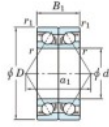

Deep groove ball bearing single row 7315-BDB-JTEKT - 7315-BDB-KOYO

<https://www.123bearing.ie/bearing-housing/deep-groove-bearing/single-row/7315-bdb-koyo>

Boundary dimensions

Bearing No.	Boundary dimensions(mm)					Basic load ratings(kN)		Fatigue load limit(kN)	factor	Limiting speeds(min-1)
	d	D	B	r1(mm)	r2(mm)	Cr	Cor	C0r	f0	Grease lub
7315BDB	75	160	74	2.1	1.1	253	195	11.7	-	2400

PRODUCT FEATURES

Brand	JTEKT
N° Ean13	4549250201592
Inside diameter	75 mm
Outside diameter	160 mm
Thickness	74 mm
Limiting speed	2400 rpm
Dynamic load	253 kN
Static load	195 kN
Packaging	1

contact@123bearing.ie

+33 359 36 04 90

CRT4 de Lesquin 60 Rue Du Haut De Sainghin 59273 Fretin FRANCE