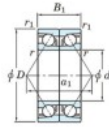

Deep groove ball bearing single row 7309-CDB-JTEKT - 7309-CDB-KOYO

<https://www.123bearing.ie/bearing-housing/deep-groove-bearing/single-row/7309-cdb-koyo>

Boundary dimensions

Bearing No.	Boundary dimensions(mm)					Basic load ratings(kN)		Fatigue load factor		Limiting speeds(min-1)
	d	D	B	r1(max)	r1(min)	C_r	C_{0r}	C₁₀	f₀	Grease lub.
7309CDB	45	100	50	1.5	1	127	86.7	6.4	13.5	7200

PRODUCT FEATURES

Brand	JTEKT
N° Ean13	4549250200069
Inside diameter	45 mm
Outside diameter	100 mm
Thickness	50 mm
Limiting speed	7200 rpm
Dynamic load	127 kN
Static load	86 kN
Packaging	1

contact@123bearing.ie

+33 359 36 04 90

CRT4 de Lesquin 60 Rue Du Haut De Sainghin 59273 Fretin FRANCE