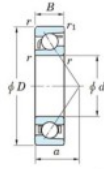

Deep groove ball bearing single row 7038-B-FY-JTEKT - 7038-B-FY-KOYO

<https://www.123bearing.ie/bearing-housing/deep-groove-bearing/single-row/7038-b-fy-koyo>

Boundary dimensions

Single row angular bearing

Bearing No.	Boundary dimensions(mm)					Basic load ratings(kN)		Fatigue load limit(kN)	factor	Limiting speeds(min-1) (Grease lub.)
	d	D	B	r1(max)	r1(min)	Cr	C0r	Cu		
7038B FY	190	290	46	2.1	1.1	243	241	8.15	-	1700

PRODUCT FEATURES

Brand	JTEKT
N° Ean13	3616060643629
Inside diameter	190 mm
Outside diameter	290 mm
Thickness	46 mm
Limiting speed	1700 rpm
Dynamic load	243 kN
Static load	241 kN
Packaging	1

contact@123bearing.ie