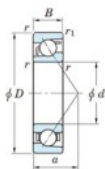

Deep groove ball bearing single row 7034-B-FY-JTEKT - 7034-B-FY-KOYO

<https://www.123bearing.ie/bearing-housing/deep-groove-bearing/single-row/7034-b-fy-koyo>

Boundary dimensions

Single row angular bearing

Bearing No.	Boundary dimensions(mm)					Basic load ratings(kN)		Fatigue load		factor	Limiting speeds(min-1) Grease lub.
	d	D	B	r1(mm)	r2(mm)	Cr	Cor	Cu	f0		
7034B FY	170	260	42	2.1	1.1	208	193	6.9	-	-	1900

PRODUCT FEATURES

Brand	JTEKT
N° Ean13	3616060643438
Inside diameter	170 mm
Outside diameter	260 mm
Thickness	42 mm
Limiting speed	1900 rpm
Dynamic load	208 kN
Static load	193 kN
Packaging	1

contact@123bearing.ie