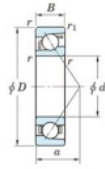

## Deep groove ball bearing single row 7219-FY-JTEKT - 7219-FY-KOYO

<https://www.123bearing.ie/bearing-housing/deep-groove-bearing/single-row/7219-fy-koyo>

Boundary dimensions

Single row angular bearing

Bearing No.	Boundary dimensions(mm)					Basic load ratings(kN)		Fatigue load limit(kN)		factor	Limiting speeds(min-1) Grease lub.
	d	D	B	r1mm	r2mm	Cr	Cor	Cu	IB		
7219 FY	95	170	32	2.1	1.1	153	103	5.5	-	-	4400

## PRODUCT FEATURES

Brand	JTEKT
N° Ean13	3616060642356
Inside diameter	95 mm
Outside diameter	170 mm
Thickness	32 mm
Limiting speed	4400 rpm
Dynamic load	153 kN
Static load	103 kN
Packaging	1

[contact@123bearing.ie](mailto:contact@123bearing.ie)