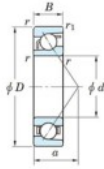

## Deep groove ball bearing single row 7214-FY-JTEKT - 7214-FY-KOYO

<https://www.123bearing.ie/bearing-housing/deep-groove-bearing/single-row/7214-fy-koyo>

Boundary dimensions

Single row angular bearing

Bearing No.	Boundary dimensions(mm)						Basic load ratings(kN)		Fatigue load limit(kN)	factor	Limiting speeds(min-1) Grease lub.
	a	D	B	r1(mm)	r2(mm)	Cr	C0r	Cu			
7214 FY	70	125	24	1.5	1	87.3	55.6	3.4	-	6100	

## PRODUCT FEATURES

Brand	JTEKT
N° Ean13	3616060641649
Inside diameter	70 mm
Outside diameter	125 mm
Thickness	24 mm
Limiting speed	6100 rpm
Dynamic load	87.3 kN
Static load	55.6 kN
Packaging	1

[contact@123bearing.ie](mailto:contact@123bearing.ie)