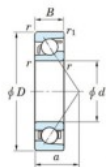

## Deep groove ball bearing single row 7311-FY-JTEKT - 7311-FY-KOYO

<https://www.123bearing.ie/bearing-housing/deep-groove-bearing/single-row/7311-fy-koyo>

Boundary dimensions

Single row angular bearing

Bearing No.	Boundary dimensions(mm)					Basic load ratings(kN)		Fatigue load limit(kN)		factor	Limiting speeds(min-1) Grease lub.
	d	D	B	r1(min)	r1(max)	Cr	C0r	Cu	fs		
7311 FY	55	120	29	2	1	101	56.5	3.95	-	-	6700

## PRODUCT FEATURES

Brand	JTEKT
N° Ean13	3616060641236
Inside diameter	55 mm
Outside diameter	120 mm
Thickness	29 mm
Limiting speed	6700 rpm
Dynamic load	101 kN
Static load	56.5 kN
Packaging	1

[contact@123bearing.ie](mailto:contact@123bearing.ie)