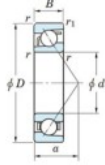

## Deep groove ball bearing single row 7007-B-FY-JTEKT - 7007-B-FY-KOYO

<https://www.123bearing.ie/bearing-housing/deep-groove-bearing/single-row/7007-b-fy-koyo>

Boundary dimensions

Single row angular bearing

Bearing No.	Boundary dimensions(mm)					Basic load ratings(kN)		Fatigue load factor		Limiting speeds(min-1)
	d	D	B	r(mm)	r1(mm)	Cr	C0r	Cu	f0	Gross lub.
7007B FY	35	62	14	1	0.6	19.7	11.4	0.64	-	9200

## PRODUCT FEATURES

Brand	JTEKT
N° Ean13	3616060640581
Inside diameter	35 mm
Outside diameter	62 mm
Thickness	14 mm
Limiting speed	9200 rpm
Dynamic load	19.7 kN
Static load	11.4 kN
Packaging	1

[contact@123bearing.ie](mailto:contact@123bearing.ie)