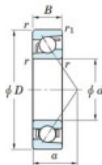

## Deep groove ball bearing single row 7203-C-FY-JTEKT - 7203-C-FY-KOYO

<https://www.123bearing.ie/bearing-housing/deep-groove-bearing/single-row/7203-c-fy-koyo>

Boundary dimensions

Single row angular bearing

Bearing No.	Boundary dimensions(mm)					Basic load ratings(kN)		Fatigue load factor		Limiting speeds(min-1) Grease Lub.
	d	D	B	r(mm)	r1(mm)	C <sub>r</sub>	C <sub>10</sub>	C <sub>u</sub>	f <sub>0</sub>	
7203C FY	17	40	12	0.6	0.3	13.6	5.9	0.44	13.4	29000

## PRODUCT FEATURES

Brand	JTEKT
N° Ean13	3616060640147
Inside diameter	17 mm
Outside diameter	40 mm
Thickness	12 mm
Limiting speed	29000 rpm
Dynamic load	13.6 kN
Static load	5.9 kN
Packaging	1

[contact@123bearing.ie](mailto:contact@123bearing.ie)