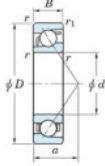

Deep groove ball bearing single row 7003-FY-JTEKT - 7003-FY-KOYO

<https://www.123bearing.ie/bearing-housing/deep-groove-bearing/single-row/7003-fy-koyo>

Boundary dimensions

Single row angular bearing

Bearing No.	Boundary dimensions(mm)						Basic load ratings(kN)		Fatigue load factor		Limiting speeds(min-1) Grease lub.
	d	D	B	r1(mm)	r2(mm)	Cr	Cor	C0	f0		
7003 FY	17	35	10	0.3	0.15	8.4	4.15	0.21	-	23000	

PRODUCT FEATURES

Brand	JTEKT
N° Ean13	3616060640109
Inside diameter	17 mm
Outside diameter	35 mm
Thickness	10 mm
Limiting speed	23000 rpm
Weight	43 g
Dynamic load	8.4 kN
Static load	4.15 kN
Packaging	1