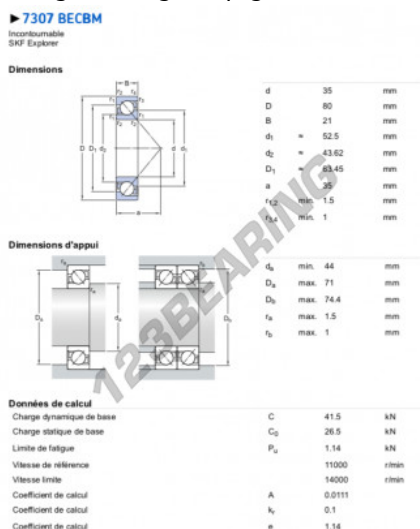

Deep groove ball bearing single row 7312-BECBM-SKF - 7312-BECBM-SKF

<https://www.123bearing.ie/bearing-housing/deep-groove-bearing/single-row/7312-becbm-skf>

PRODUCT FEATURES

Brand	SKF
N° Ean13	7316577150707
Inside diameter	60 mm
Sealing	Non-tight
Cage	Machined metal
Contact angle	40 °
Outside diameter	130 mm
Thickness	31 mm
Limiting speed	8500 rpm
Weight	1881 g
Dynamic load	104 kN
Static load	76.5 kN
Packaging	1