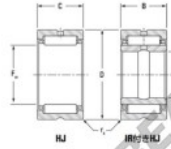

Needle roller bearing HJ-243320-20-JTEKT - HJ-243320-20-KOYO

<https://www.123bearing.ie/bearing-housing/needle-roller-bearing/needle/hj-243320-20-koyo>

Boundary dimensions

Tableau 1

Bearing No.	Boundary dimensions(mm)				Used with inner ring No.	Basic load ratings(kN)		Fatigue load limit(kN)	Limiting speeds(min-1)	
	Fw	B	C	rs(max)		D	CD		Gross Lub.	Oil Lub.
HJ-243320-20	38.1	52.388	31.75	1.52	IR-202420	58.7	95.2	14.9	7600	12000

PRODUCT FEATURES

Brand	JTEKT
N° Ean13	3616060632609
Inside diameter	38.1 mm
Outside diameter	52.388 mm
Thickness	31.75 mm
Limiting speed	7600 rpm
Dynamic load	58.7 kN
Static load	95.2 kN
Packaging	1

contact@123bearing.ie