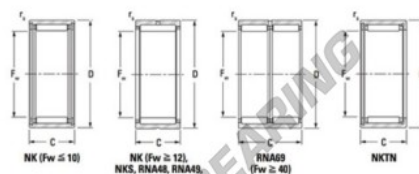

## Needle roller bearing NK3730-JTEKT - NK3730-KOYO

<https://www.123bearing.ie/bearing-housing/needle-roller-bearing/needle/nk3730-koyo>

Metric series, caged, without inner ring

Bearing No.	Boundary dimensions (mm)				Basic load ratings (kN)		Fatigue load limit (kN)		Limiting speeds (min <sup>-1</sup> )	
	Fw	D	d	r1 (mm)	C90	C00	C90	C00	Grease lub.	Oil lub.
NK37/30	37	47	30	0.3	38.2	73.9	11.5	7600	12000	

### PRODUCT FEATURES

Brand	JTEKT
N° Ean13	3616060631718
Inside diameter	37 mm
Outside diameter	47 mm
Thickness	30 mm
Limiting speed	7600 rpm
Dynamic load	38.2 kN
Static load	73.9 kN
Packaging	1

[contact@123bearing.ie](mailto:contact@123bearing.ie)