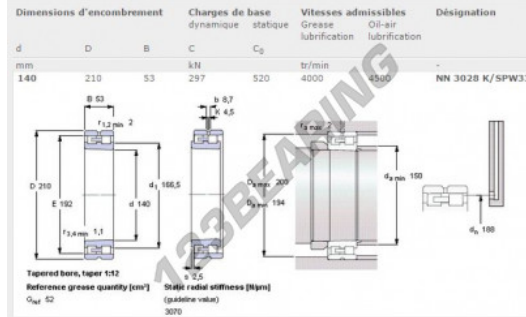

Roller bearing

NN3028K-SPW33-SKF - NN3028K-SPW33-SKF

https://www.123bearing.ie/bearing-housing/roller-bearing/roller/nn3028k-spw33-skf

PRODUCT FEATURES

Brand	SKF
N° Ean13	7316576611230
Inside diameter	140 mm
Outside diameter	210 mm
Thickness	53 mm
Weight	6150 g
Packaging	1