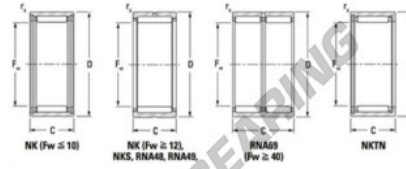

Needle roller bearing NKS25-JTEKT - NKS25-KOYO

<https://www.123bearing.ie/bearing-housing/needle-roller-bearing/needle/nks25-koyo>

Metric series, caged, without inner ring

Bearing No.	Boundary dimensions (mm)				Basic load ratings (kN)		Fatigue load limit (kN)	Limiting speeds (min. 1)	
	Fw	D	C	rs (mm)	Cr	C0r	Cu	Grease lub.	Oil lub.
NKS25	25	38	20	0.6	29.1	33	5.3	12000	19000

PRODUCT FEATURES

Brand	JTEKT
N° Ean13	3616060631503
Inside diameter	25 mm
Outside diameter	38 mm
Thickness	20 mm
Limiting speed	12000 rpm
Dynamic load	29.1 kN
Static load	33 kN
Packaging	1

contact@123bearing.ie