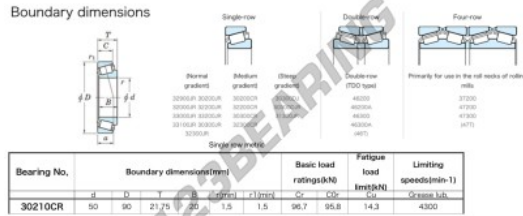

Tapered roller bearing 30210-CR-JTEKT - 30210-CR-KOYO

<https://www.123bearing.ie/bearing-housing/roller-bearing/tapered/30210-cr-koyo>

PRODUCT FEATURES

Brand	JTEKT
N° Ean13	3616060628169
Inside diameter	50 mm
Outside diameter	90 mm
Thickness	21.75 mm
Limiting speed	4300 rpm
Dynamic load	96.7 kN
Static load	95.8 kN
Packaging	1