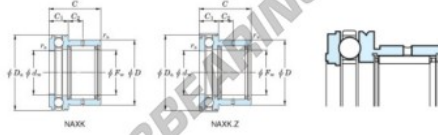

Needle roller bearing NAXK10Z-JTEKT - NAXK10Z-KOYO

<https://www.123bearing.ie/bearing-housing/needle-roller-bearing/needle/naxk10z-koyo>

Boundary dimensions

Bearing No.	Boundary dimensions (mm)					Limiting speed (min ⁻¹)	Basic load ratings (kN)				Matching inner ring No.
	Fw	D	C	d ₂	D ₂		Drad/Cr	Rad/Cr	Thrust/Cr	Rad/Sr	
NAXK10Z	10	19	23	10	25	9500	7.9	8.7	10.4	1.4	JR7x10x16

PRODUCT FEATURES

Brand	JTEKT
N° Ean13	3616060625458
Inside diameter	10 mm
Outside diameter	25 mm
Thickness	23 mm
Limiting speed	9500 rpm
Dynamic load	7.9 kN
Static load	8.7 kN
Packaging	1

contact@123bearing.ie