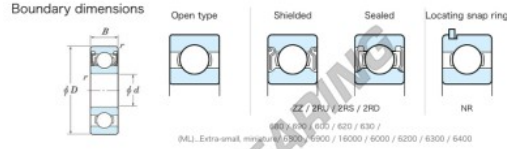

Deep groove ball bearing single row 698-2RS-JTEKT - 698-2RS-KOYO

<https://www.123bearing.ie/bearing-housing/deep-groove-bearing/single-row/698-2rs-koyo>

Extra-small standard contact sealed 2RS

Bearing No.	Boundary dimensions (mm)				Basic load ratings (kN)		Fatigue load limit (kN)		factor	Limiting speeds (min-1)
	d	D	B	r (min)	Cr	C0r	Cu	f0		
698 2RS	8	19	6	0.3	2.8	0.91	0.04	12.9		Grease lub. 27000

PRODUCT FEATURES

Brand	JTEKT
N° Ean13	3616060622549
Inside diameter	8 mm
Sealing	Seal on both sides
Outside diameter	19 mm
Thickness	6 mm
Limiting speed	27000 rpm
Dynamic load	2.8 kN
Static load	0.91 kN
Packaging	1