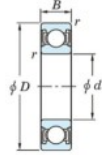

Deep groove ball bearing single row 6305-2RD-JTEKT - 6305-2RD-KOYO

<https://www.123bearing.ie/bearing-housing/deep-groove-bearing/single-row/6305-2rd-koyo>

Boundary dimensions