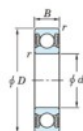

## Deep groove ball bearing single row 6034-2RU-JTEKT - 6034-2RU-KOYO

<https://www.123bearing.ie/bearing-housing/deep-groove-bearing/single-row/6034-2ru-koyo>

Boundary dimensions

Sealed

Non contact sealed

Bearing No.	Boundary dimensions(mm)				Basic load ratings(kN)		Fatigue load factor	
	d	D	B	r1(mm)	Cr	C0r	C0r limit(kN)	f0
6034 2RU	170	260	42	2.1	201	161	6.2	15.8

## PRODUCT FEATURES

Brand	JTEKT
N° Ean13	3616060621214
Inside diameter	170 mm
Outside diameter	260 mm
Thickness	42 mm
Dynamic load	201 kN
Static load	161 kN
Packaging	1

[contact@123bearing.ie](mailto:contact@123bearing.ie)