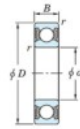

Deep groove ball bearing single row 6926-1-2RU-JTEKT - 6926-1-2RU-KOYO

<https://www.123bearing.ie/bearing-housing/deep-groove-bearing/single-row/6926-1-2ru-koyo>

Boundary dimensions

Sealed

Non contact sealed

Bearing No.	Boundary dimensions(mm)				Basic load ratings(kN)		Fatigue load factor	
	d	D	B	r (mm)	C _r	C _{0r}	C _{0r}	f ₀
6926-1 2RU	130	180	24	1.5	81.5	67.4	2.85	16.3

PRODUCT FEATURES

Brand	JTEKT
N° Ean13	4549250185106
Inside diameter	130 mm
Outside diameter	180 mm
Thickness	24 mm
Dynamic load	81.5 kN
Static load	67.4 kN
Packaging	1