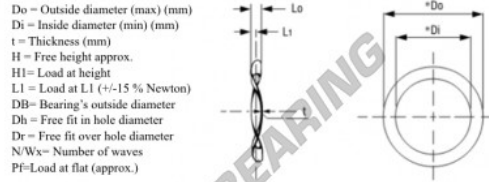

## Compression wave spring washer WSW-CT-61.9-50-0.50-4 - WSW-CT-61.9-50-0.50-4

<https://www.123bearing.ie/accessories/washer/compression-wave-spring-washer/wsw-ct-61.9-50-0.50-4>

Wave Spring Washers - Compression Type

Part Number	Di (mm)	Do (mm)	T (mm)	Wx	Pf (N)	R (N/mm)	Lo (mm)	Db (mm)
W2437-020	50,0	61,9	0,50	4	1127,8	137,3	4,00	62

### PRODUCT FEATURES

Brand	GEN
Inside diameter	50 mm
Outside diameter	61.9 mm
Thickness	0.5 mm
Weight	4 g
Material	STEEL
Number of corrugations	4
Packaging	1
Flat load (approx)	1127 N
R	137.3 N/mm
Approximate headroom	4 mm
Ball bearing diameter	62 mm