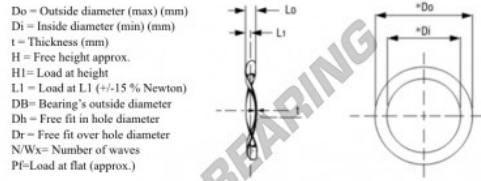

Compression wave spring washer WSW-CT-46.5-40-0.40-4 - WSW-CT-46.5-40-0.40-4

<https://www.123bearing.ie/accessories/washer/compression-wave-spring-washer/wsw-ct-46.5-40-0.40-4>

Wave Spring Washers - Compression Type

Part Number	Di (mm)	Do (mm)	T (mm)	Wx	Pf (N)	R (N/mm)	Lo (mm)	Db (mm)
W1831-016	40,0	46,5	0,40	4	333,4	68,6	3,00	47

PRODUCT FEATURES

Brand	GEN
Inside diameter	40 mm
Outside diameter	46.5 mm
Thickness	0.4 mm
Weight	1 g
Material	STEEL
Number of corrugations	4
Packaging	1
Flat load (approx)	333.4 N
R	68.6 N/mm
Approximate headroom	3 mm
Ball bearing diameter	47 mm