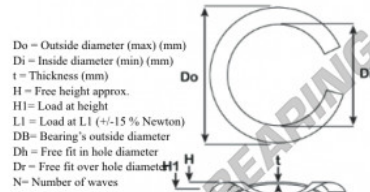

Split wave spring washer

SWSW-159.99-146.38-0.76-6-SS - SWSW-159.99-146.38-0.76-6-SS

<https://www.123bearing.ie/accessories/washer/split-wave-spring-washer/sws-159.99-146.38-0.76-6-ss>

Split Wave Spring Washers

Part Number	Di (mm)	t (mm)	L1 (N)	H1 (mm)	Do (mm)	N	H (mm)
WWMG09404405S	146,38	0,76	440,498	9,401	159,99	6	3,18

PRODUCT FEATURES

Brand	GEN
Inside diameter	146.38 mm
Thickness	0.76 mm
Material	STAINLESS STEEL
Packaging	1
Load at L1	440.498 N
Load height	9.401
Outside diameter (max)	159.99 mm
Number of waves	6