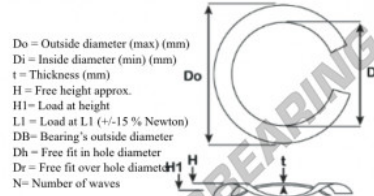

Split wave spring washer

SWSW-459.99-432.82-1.07-11-SS - SWSW-459.99-432.82-1.07-11-SS

<https://www.123bearing.ie/accessories/washer/split-wave-spring-washer/swsw-459.99-432.82-1.07-11-ss>

Split Wave Spring Washers

Part Number	Di (mm)	t (mm)	L1 (N)	H1 (mm)	Do (mm)	N	H (mm)
WWMG08891263S	432,82	1,07	1263,700	8,890	459,99	11	3,96

PRODUCT FEATURES

Brand	GEN
Inside diameter	432.82 mm
Thickness	1.07 mm
Material	STAINLESS STEEL
Packaging	1
Load at L1	1263.7 N
Load height	8.89
Outside diameter (max)	459.99 mm
Number of waves	11