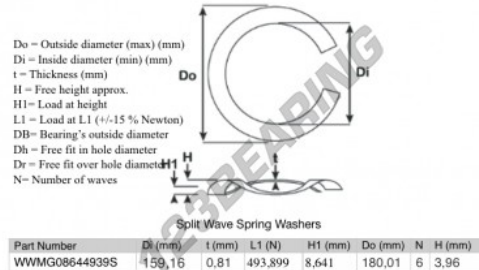

Split wave spring washer

SWSW-180.01-159.16-0.81-6-SS - SWSW-180.01-159.16-0.81-6-SS

<https://www.123bearing.ie/accessories/washer/split-wave-spring-washer/swsw-180.01-159.16-0.81-6-ss>

PRODUCT FEATURES

Brand	GEN
Inside diameter	159.16 mm
Thickness	0.81 mm
Material	STAINLESS STEEL
Packaging	1
Load at L1	493.899 N
Load height	8.641
Outside diameter (max)	180.01 mm
Number of waves	6