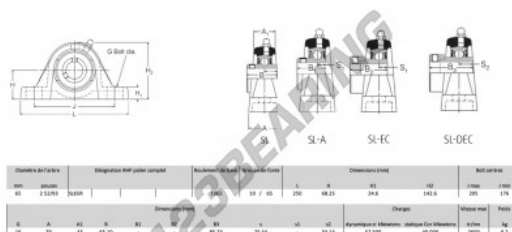

## Housed bearing 2 bolts SL65R-RHP - SL65R-RHP

<https://www.123bearing.ie/bearing-housing/housed-bearing/cast-iron-housed-bearing-2/sl65r-rhp>

### PRODUCT FEATURES

Brand	RHP
N° Ean13	3616060608932
Shaft diameter	65 mm
No. of fasteners	2
Tightening	set screw
Mounting center distance	176 mm
Limiting speed	2600 rpm
Material	cast iron
Weight	6200 g
Dynamic load	57.5 kN
Static load	40 kN
Packaging	1