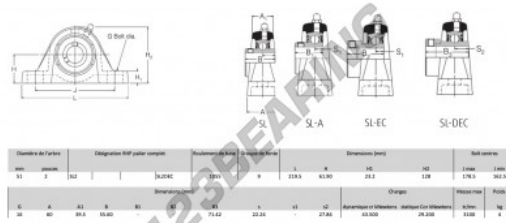

Housed bearing 2 bolts SL2-RHP - SL2-RHP

<https://www.123bearing.ie/bearing-housing/housed-bearing/cast-iron-housed-bearing-2/sl2-rhp>

PRODUCT FEATURES

Brand	RHP
N° Ean13	3616060608857
Shaft diameter	51 mm
Shaft diameter	2.008" inch
No. of fasteners	2
Tightening	set screw
Mounting center distance	162.5 mm
Mounting center distance	6.398" inch
Limiting speed	3100 rpm
Material	cast iron
Weight	4000 g
Dynamic load	43.5 kN
Static load	29.2 kN
Packaging	1