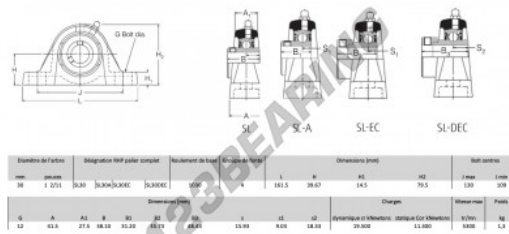

## Housed bearing 2 bolts SL30-RHP - SL30-RHP

<https://www.123bearing.ie/bearing-housing/housed-bearing/cast-iron-housed-bearing-2/sl30-rhp>

### PRODUCT FEATURES

Brand	RHP
N° Ean13	3616060608666
Shaft diameter	30 mm
No. of fasteners	2
Tightening	set screw
Mounting center distance	109 mm
Limiting speed	5300 rpm
Material	cast iron
Weight	1300 g
Dynamic load	19.5 kN
Static load	11.3 kN
Packaging	1