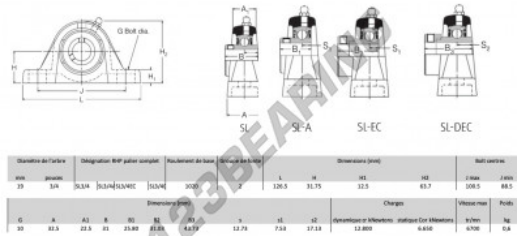

Housed bearing 2 bolts SL3-4-RHP - SL3-4-RHP

<https://www.123bearing.ie/bearing-housing/housed-bearing/cast-iron-housed-bearing-2/sl3-4-rhp>

PRODUCT FEATURES

Brand	RHP
N° Ean13	3616060608611
Shaft diameter	19 mm
No. of fasteners	2
Tightening	set screw
Mounting center distance	88.5 mm
Limiting speed	6700 rpm
Material	cast iron
Weight	600 g
Dynamic load	12.8 kN
Static load	6.65 kN
Packaging	1