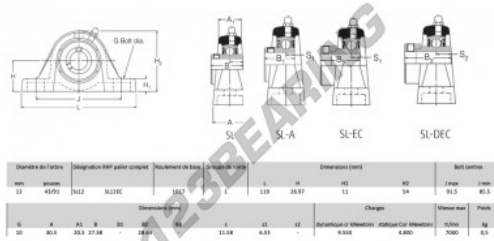

Housed bearing 2 bolts SL12-RHP - SL12-RHP

<https://www.123bearing.ie/bearing-housing/housed-bearing/cast-iron-housed-bearing-2/sl12-rhp>

PRODUCT FEATURES

Brand	RHP
N° Ean13	3616060608543
Shaft diameter	12 mm
No. of fasteners	2
Tightening	set screw
Mounting center distance	85.5 mm
Limiting speed	7000 rpm
Material	cast iron
Weight	500 g
Dynamic load	9.55 kN
Static load	4.8 kN
Packaging	1