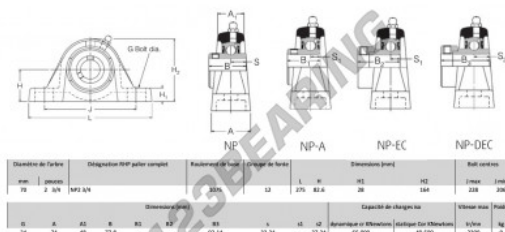

## Housed bearing 2 bolts NP2-3-4-RHP - NP2-3-4-RHP

<https://www.123bearing.ie/bearing-housing/housed-bearing/cast-iron-housed-bearing-2/np2-3-4-rhp>

### PRODUCT FEATURES

Brand	RHP
N° Ean13	3616060608406
Shaft diameter	70 mm
No. of fasteners	2
Tightening	set screw
Mounting center distance	206 mm
Limiting speed	2300 rpm
Material	cast iron
Weight	9000 g
Dynamic load	66 kN
Static load	49 kN
Packaging	1