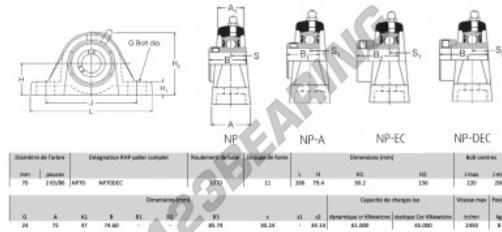

## Housed bearing 2 bolts NP70-RHP - NP70-RHP

<https://www.123bearing.ie/bearing-housing/housed-bearing/cast-iron-housed-bearing-2/np70-rhp>

### PRODUCT FEATURES

Brand	RHP
N° Ean13	3616060608376
Shaft diameter	70 mm
No. of fasteners	2
Tightening	set screw
Mounting center distance	200 mm
Limiting speed	2450 rpm
Material	cast iron
Weight	8000 g
Dynamic load	61 kN
Static load	45 kN
Packaging	1