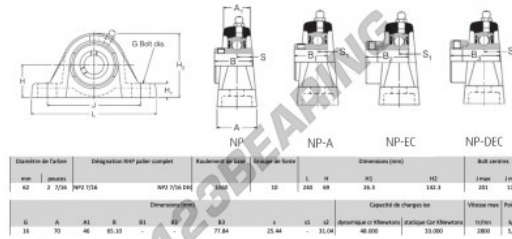

Housed bearing 2 bolts NP2-7-16-RHP - NP2-7-16-RHP

<https://www.123bearing.ie/bearing-housing/housed-bearing/cast-iron-housed-bearing-2/np2-7-16-rhp>

PRODUCT FEATURES

Brand	RHP
N° Ean13	3616060608352
Shaft diameter	62 mm
No. of fasteners	2
Tightening	Eccentric locking ring
Mounting center distance	176 mm
Limiting speed	2800 rpm
Material	cast iron
Weight	5900 g
Dynamic load	48 kN
Static load	33 kN
Packaging	-
Standard	No standard