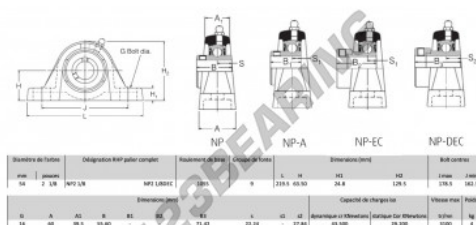

Housed bearing 2 bolts NP2-1-8-RHP - NP2-1-8-RHP

<https://www.123bearing.ie/bearing-housing/housed-bearing/cast-iron-housed-bearing-2/np2-1-8-rhp>

PRODUCT FEATURES

Brand	RHP
N° Ean13	3616060608307
Shaft diameter	54 mm
No. of fasteners	2
Tightening	set screw
Mounting center distance	162.5 mm
Limiting speed	3100 rpm
Material	cast iron
Weight	4000 g
Dynamic load	43.5 kN
Static load	29.2 kN
Packaging	1