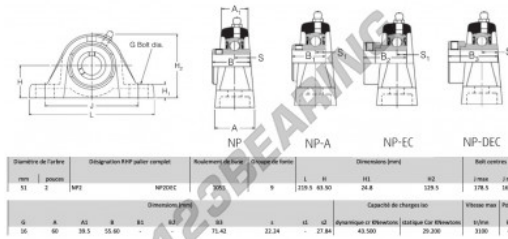

Housed bearing 2 bolts NP2-RHP - NP2-RHP

<https://www.123bearing.ie/bearing-housing/housed-bearing/cast-iron-housed-bearing-2/np2-rhp>

PRODUCT FEATURES

Brand	RHP
N° Ean13	3616060608291
Shaft diameter	51 mm
No. of fasteners	2
Tightening	set screw
Mounting center distance	162.5 mm
Limiting speed	3100 rpm
Material	cast iron
Weight	4000 g
Dynamic load	43.5 kN
Static load	29.2 kN
Packaging	1