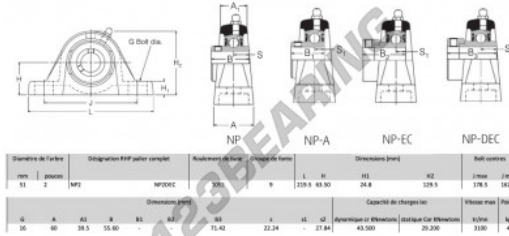

Housed bearing 2 bolts NP2-RHP - NP2-RHP

<https://www.123bearing.ie/bearing-housing/housed-bearing/cast-iron-housed-bearing-2/np2-rhp>

PRODUCT FEATURES

Brand	RHP
N° Ean13	3616060608291
Shaft diameter	51 mm
No. of fasteners	2
Tightening	set screw
Mounting center distance	162.5 mm
Limiting speed	3100 rpm
Material	cast iron
Weight	4000 g
Dynamic load	43.5 kN
Static load	29.2 kN
Packaging	1