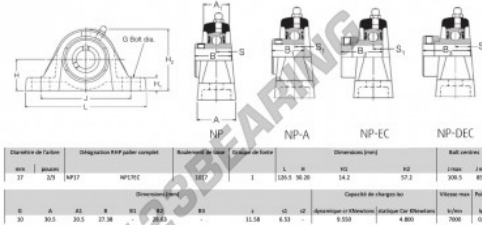

Housed bearing 2 bolts NP17-RHP - NP17-RHP

<https://www.123bearing.ie/bearing-housing/housed-bearing/cast-iron-housed-bearing-2/np17-rhp>

PRODUCT FEATURES

Brand	RHP
N° Ean13	3616060608024
Shaft diameter	17 mm
Shaft diameter	0.669" inch
No. of fasteners	2
Tightening	set screw
Mounting center distance	85.5 mm
Mounting center distance	3.366" inch
Limiting speed	7000 rpm
Material	cast iron
Weight	500 g
Dynamic load	9.55 kN
Static load	4.8 kN
Packaging	1