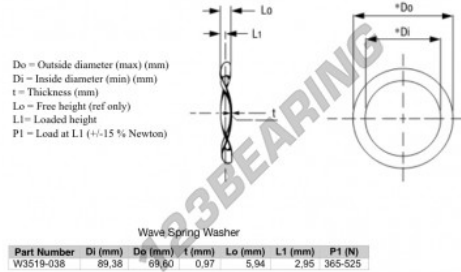

## Wave spring washer

**WSW-89.38-69.60-0.97 - WSW-89.38-69.60-0.97**

<https://www.123bearing.ie/accessories/washer/wave-spring-washer/wsw-89.38-69.60-0.97>

## PRODUCT FEATURES

Brand	GEN
Inside diameter	69.6 mm
Outside diameter	89.38 mm
Thickness	0.97 mm
Material	STEEL
Clearance height	5.94 mm
Packaging	1
Loaded height	2.95
Flat load (approx)	365 N

[contact@123bearing.ie](mailto:contact@123bearing.ie)