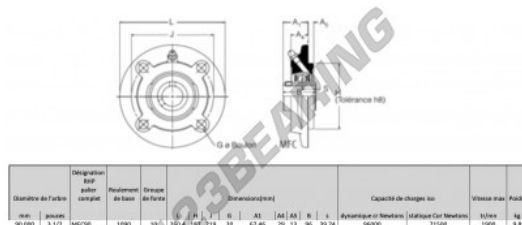

## Housed bearing 4 bolts MFC90-RHP - MFC90-RHP

<https://www.123bearing.ie/bearing-housing/housed-bearing/cast-iron-housed-bearing-4/mfc90-rhp>

### PRODUCT FEATURES

Brand	RHP
N° Ean13	747023009008
Shaft diameter	90 mm
No. of fasteners	4
Tightening	set screw
Mounting center distance	219 mm
Limiting speed	1900 rpm
Material	cast iron
Weight	9800 g
Dynamic load	96 kN
Static load	71.5 kN
Packaging	1
Standard	No standard