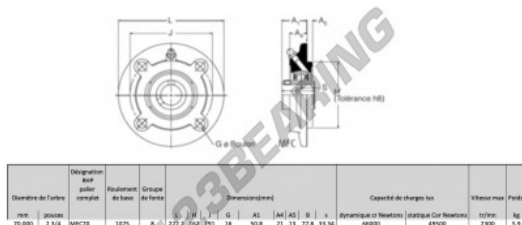

Housed bearing 4 bolts MFC70-RHP - MFC70-RHP

<https://www.123bearing.ie/bearing-housing/housed-bearing/cast-iron-housed-bearing-4/mfc70-rhp>

Diamètre de l'arbre		Désignation	Matériau	Groupement	Groupes	Dimensions (mm)						Capacité de charge (N)		Vitesse max	Poids		
mm	inch					L	H	G	A1	A2	B	e	Dynamique (C)	Statique (C0)	10000	kg	
70.000	2 3/4	MFC70	1575	8		222.2	150	390	18	50.8	21	33	77.8	66.000	49.500	2300	5.9

PRODUCT FEATURES

Brand	RHP
N° Ean13	747023008933
Shaft diameter	70 mm
No. of fasteners	4
Tightening	set screw
Mounting center distance	191 mm
Limiting speed	2300 rpm
Material	cast iron
Weight	5900 g
Dynamic load	66 kN
Static load	49.5 kN
Packaging	-
Standard	No standard