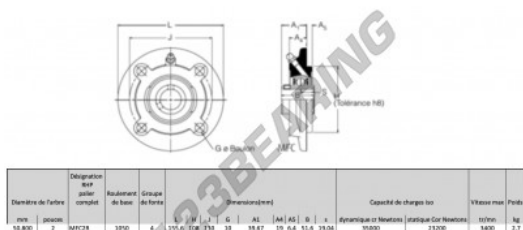

Housed bearing 4 bolts MFC2R-RHP - MFC2R-RHP

<https://www.123bearing.ie/bearing-housing/housed-bearing/cast-iron-housed-bearing-4/mfc2r-rhp>

PRODUCT FEATURES

Brand	RHP
N° Ean13	3616060602640
Shaft diameter	50.8 mm
No. of fasteners	4
Tightening	set screw
Mounting center distance	130 mm
Limiting speed	3400 rpm
Material	cast iron
Weight	2700 g
Dynamic load	35 kN
Static load	23.2 kN
Packaging	1