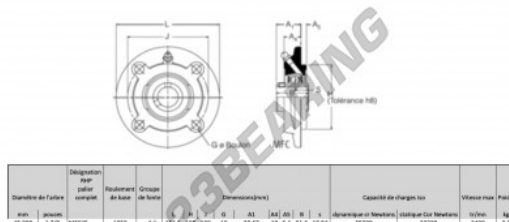

## Housed bearing 4 bolts MFC45-RHP - MFC45-RHP

<https://www.123bearing.ie/bearing-housing/housed-bearing/cast-iron-housed-bearing-4/mfc45-rhp>

### PRODUCT FEATURES

Brand	RHP
N° Ean13	3616060602619
Shaft diameter	45 mm
No. of fasteners	4
Tightening	set screw
Mounting center distance	130 mm
Limiting speed	3400 rpm
Material	cast iron
Weight	2700 g
Dynamic load	35 kN
Static load	23.2 kN
Packaging	1