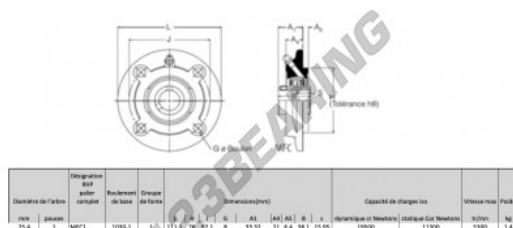

Housed bearing 4 bolts MFC1-RHP - MFC1-RHP

<https://www.123bearing.ie/bearing-housing/housed-bearing/cast-iron-housed-bearing-4/mfc1-rhp>

Diamètre de l'arbre		Designation du roulement	Nombre de boulons	Écartement des boulons	Dimensions (mm)						Capacité de charges ISO			Vitesse max	Poids		
mm	poises				A	B	C	G	A1	A2	R	r	Spécifique ou Mixte	Statique	Cor. Mixte	S/min	kg
25.4	1	MFC1	1000-1	1	11.1	76	92.1	8	33.52	21	6.4	38.1	15.95	19500	11300	5300	1.4

PRODUCT FEATURES

Brand	RHP
N° Ean13	3616060602527
Shaft diameter	25 mm
Shaft diameter	0.984" inch
No. of fasteners	4
Tightening	set screw
Mounting center distance	92.1 mm
Mounting center distance	3.626" inch
Limiting speed	5300 rpm
Material	cast iron
Weight	1400 g
Dynamic load	19.5 kN
Static load	11.3 kN
Packaging	1
Standard	No standard