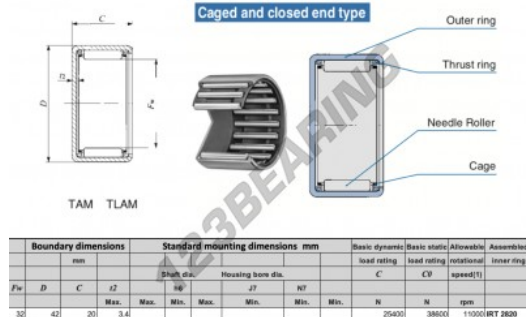

Drawn cup roller bearing TAM3220-IKO - TAM3220-IKO

<https://www.123bearing.ie/bearing-housing/needle-roller-bearing/drawn-cup/tam3220-iko>

PRODUCT FEATURES

Brand	IKO
N° Ean13	3616060599513
Inside diameter	32 mm
Outside diameter	42 mm
Thickness	20 mm
Limiting speed	11000 rpm
Dynamic load	25.4 kN
Static load	38.6 kN
Packaging	1