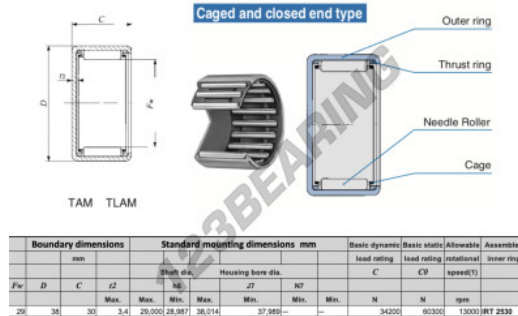

Drawn cup roller bearing TAM2930-IKO - TAM2930-IKO

<https://www.123bearing.ie/bearing-housing/needle-roller-bearing/drawn-cup/tam2930-iko>

PRODUCT FEATURES

Brand	IKO
N° Ean13	3616060599469
Inside diameter	29 mm
Outside diameter	38 mm
Thickness	30 mm
Limiting speed	13000 rpm
Dynamic load	34.2 kN
Static load	60.3 kN
Packaging	1