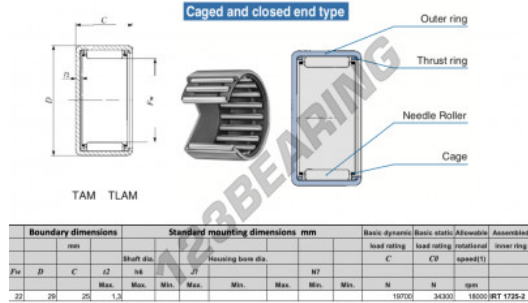

Drawn cup roller bearing TAM2225-IKO - TAM2225-IKO

<https://www.123bearing.ie/bearing-housing/needle-roller-bearing/drawn-cup/tam2225-iko>

PRODUCT FEATURES

Brand	IKO
N° Ean13	3616060599186
Inside diameter	22 mm
Outside diameter	29 mm
Thickness	25 mm
Limiting speed	18000 rpm
Dynamic load	19.7 kN
Static load	34.3 kN
Packaging	1